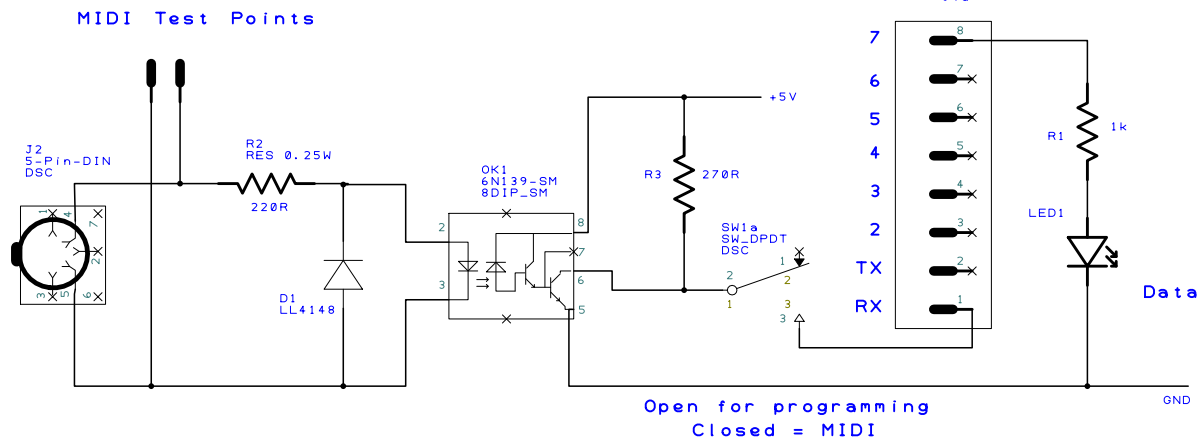

MIDI Input

Open for programming  
Closed = MIDI

Notes

Arduino pin rows /  
Connectors spaced  
0.20" and 0.17"

Audio out

J3

Unused parts

E	D	C	B	A 14 Feb 2017	Drawn Jim McLay	Check	Projection Do Not Scale		Arduino Audio Shield
Drn	Drn	Drn	Drn	Project			Client		
Chk	Chk	Chk	Chk	Title			Filename	Drawing No.	