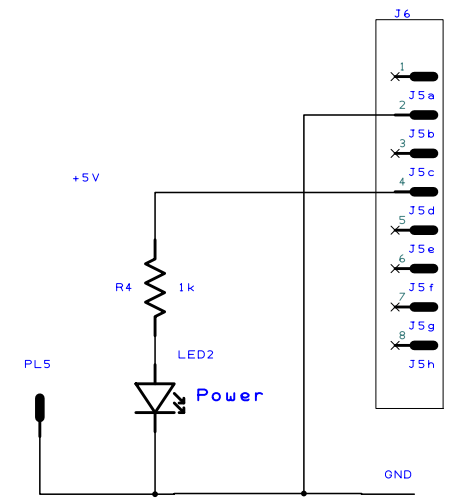

MIDI Input

Open for programming  
Closed = MIDI

Notes

Arduino pin rows /  
Connectors spaced  
0.20" and 0.17"

Audio out

J3

Unused parts

E	D	C	B	A 14 Feb 2017	Drawn Jim McLay	Check	Projection Do Not Scale		Arduino Audio Shield
Drn	Drn	Drn	Drn	Project			Client		
Chk	Chk	Chk	Chk	Title			Filename	Drawing No.	