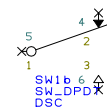

MIDI Input

Open for programming  
Closed = MIDI

Notes

Arduino pin rows /  
Connectors spaced  
0.20" and 0.17"

Audio out

J3

Unused parts

E	D	C	B	A 14 Feb 2017	Drawn Jim McLay	Check	Projection Do Not Scale		Arduino Audio Shield
Drn	Drn	Drn	Drn	Project			Client		
Chk	Chk	Chk	Chk	Title			Filename	Drawing No.	