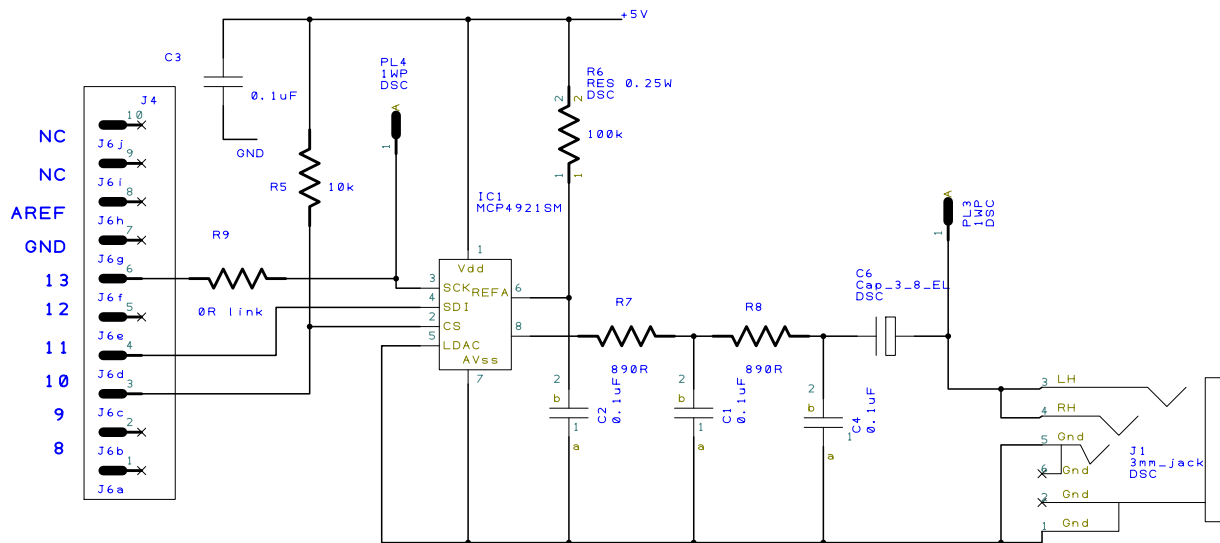

MIDI Input

Open for programming  
Closed = MIDI

Notes

Arduino pin rows /  
Connectors spaced  
0.20" and 0.17"

Audio out

J3

Unused parts

E	D	C	B	A 14 Feb 2017	Drawn Jim McLay	Check	Projection Do Not Scale		Arduino Audio Shield
Drn	Drn	Drn	Drn	Project			Client		
Chk	Chk	Chk	Chk	Title			Filename	Drawing No.	