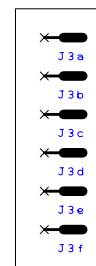

MIDI Input

Open for programming  
Closed = MIDI

Notes

Arduino pin rows /  
Connectors spaced  
0.20" and 0.17"

Audio out

J3

Unused parts

E	D	C	B	A 14 Feb 2017	Drawn Jim McLay	Check	Projection Do Not Scale		Arduino Audio Shield
Drn	Drn	Drn	Drn	Project			Client		
Chk	Chk	Chk	Chk	Title			Filename	Drawing No.	