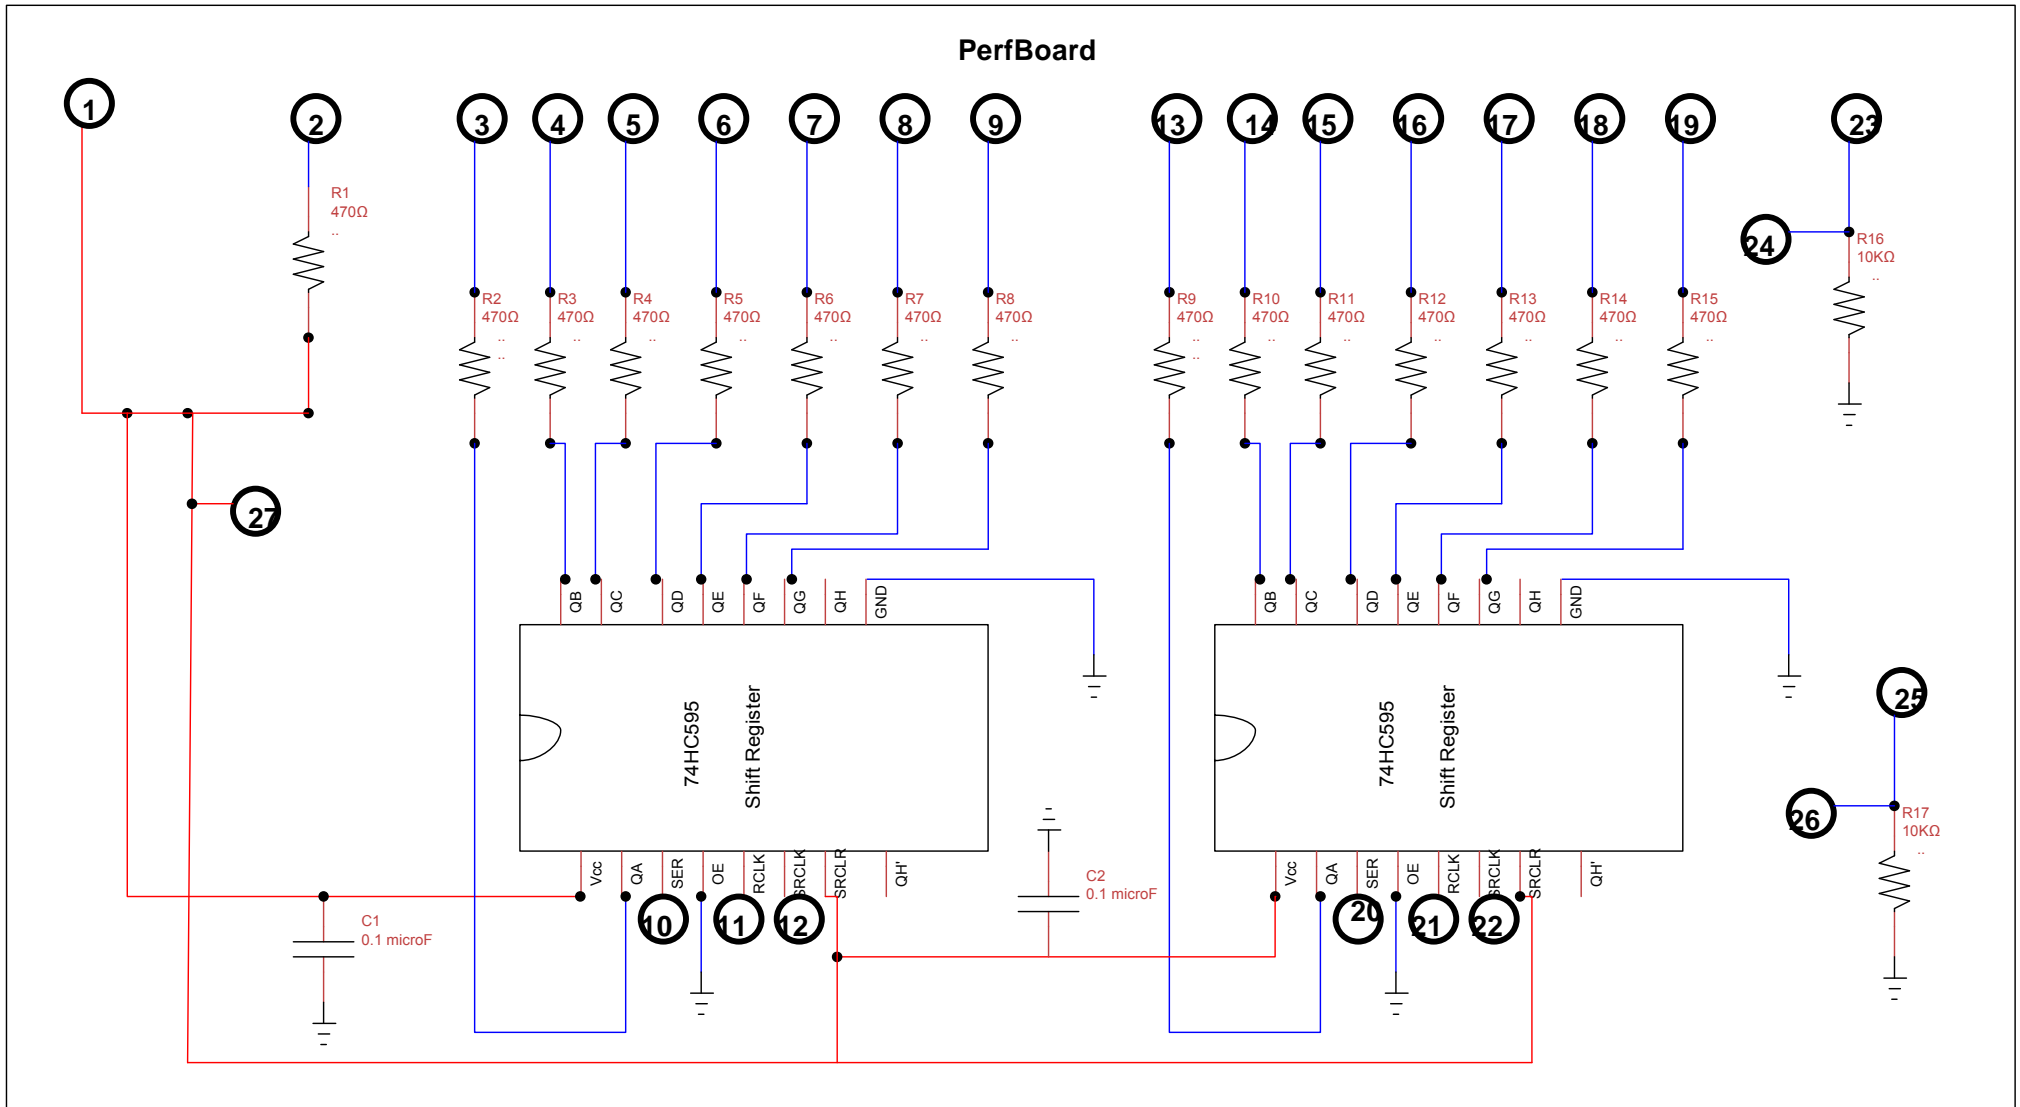

Title			<b>Electronic Dice Roller</b>		
Author			<b>Robert Rothman</b>		
File		Electronic Dice Roller\Dice Roller Schematic.dsn		Document	
Revision	1.0	Date	8/13/14		Sheets
					1 of 2

Title		<b>Electronic Dice Roller</b>	
Author		<b>Robert Rothman</b>	
File	Electronic Dice RollerDice Roller Schematic.dsn		Document
Revision	Date	<b>8/13/14</b>	Sheets
1.0			2 of 2