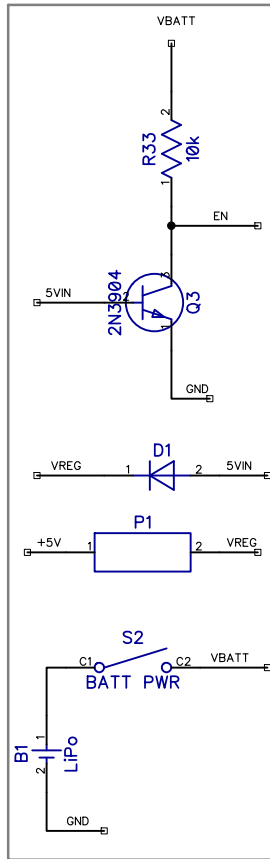

POWERCELL

POWER SELECT

LIPO CHARGER

SWITCHING REGULATOR