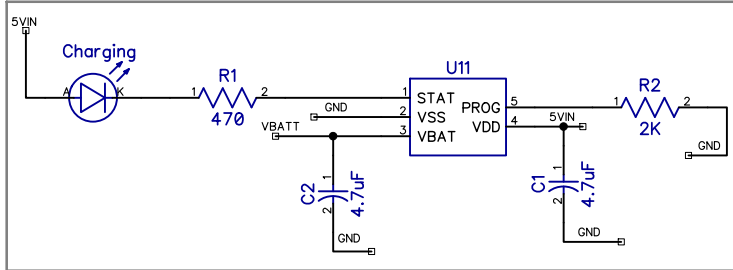

POWERCELL

POWER SELECT

LIPO CHARGER

SWITCHING REGULATOR