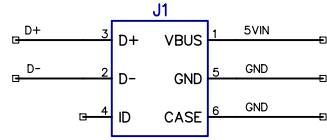

POWERCELL

POWER SELECT

LIPO CHARGER

SWITCHING REGULATOR