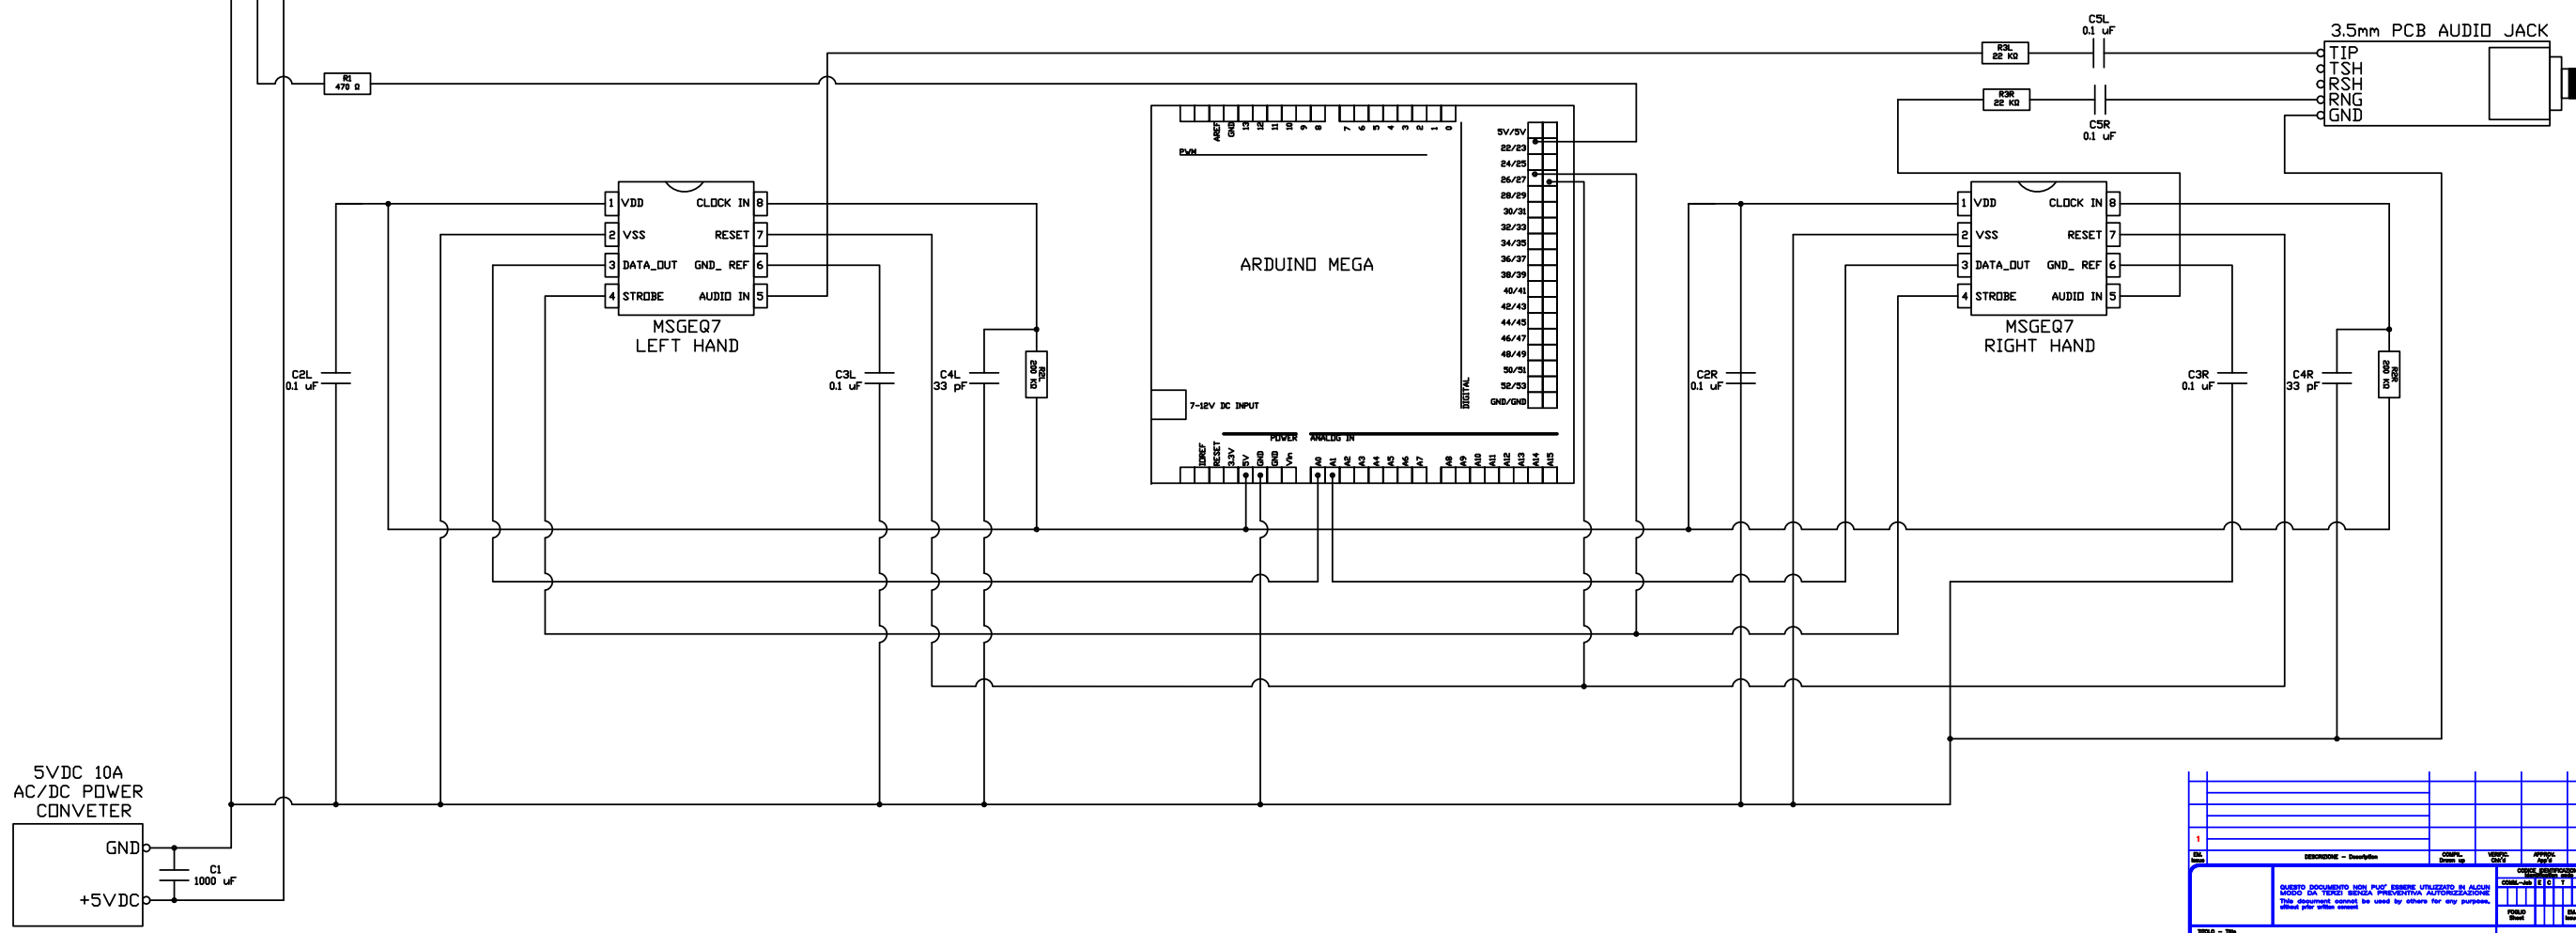

LEFT-HAND CHANNEL

RIGHT-HAND CHANNEL

REV	DATE	DESCRIPTION	DESIGNED BY	CHECKED BY	APPROVED BY
1					

LED AUDIO SPECTRUM ANALYZER - 14 BAND

REV	DATE	DESCRIPTION	DESIGNED BY	CHECKED BY	APPROVED BY
1					