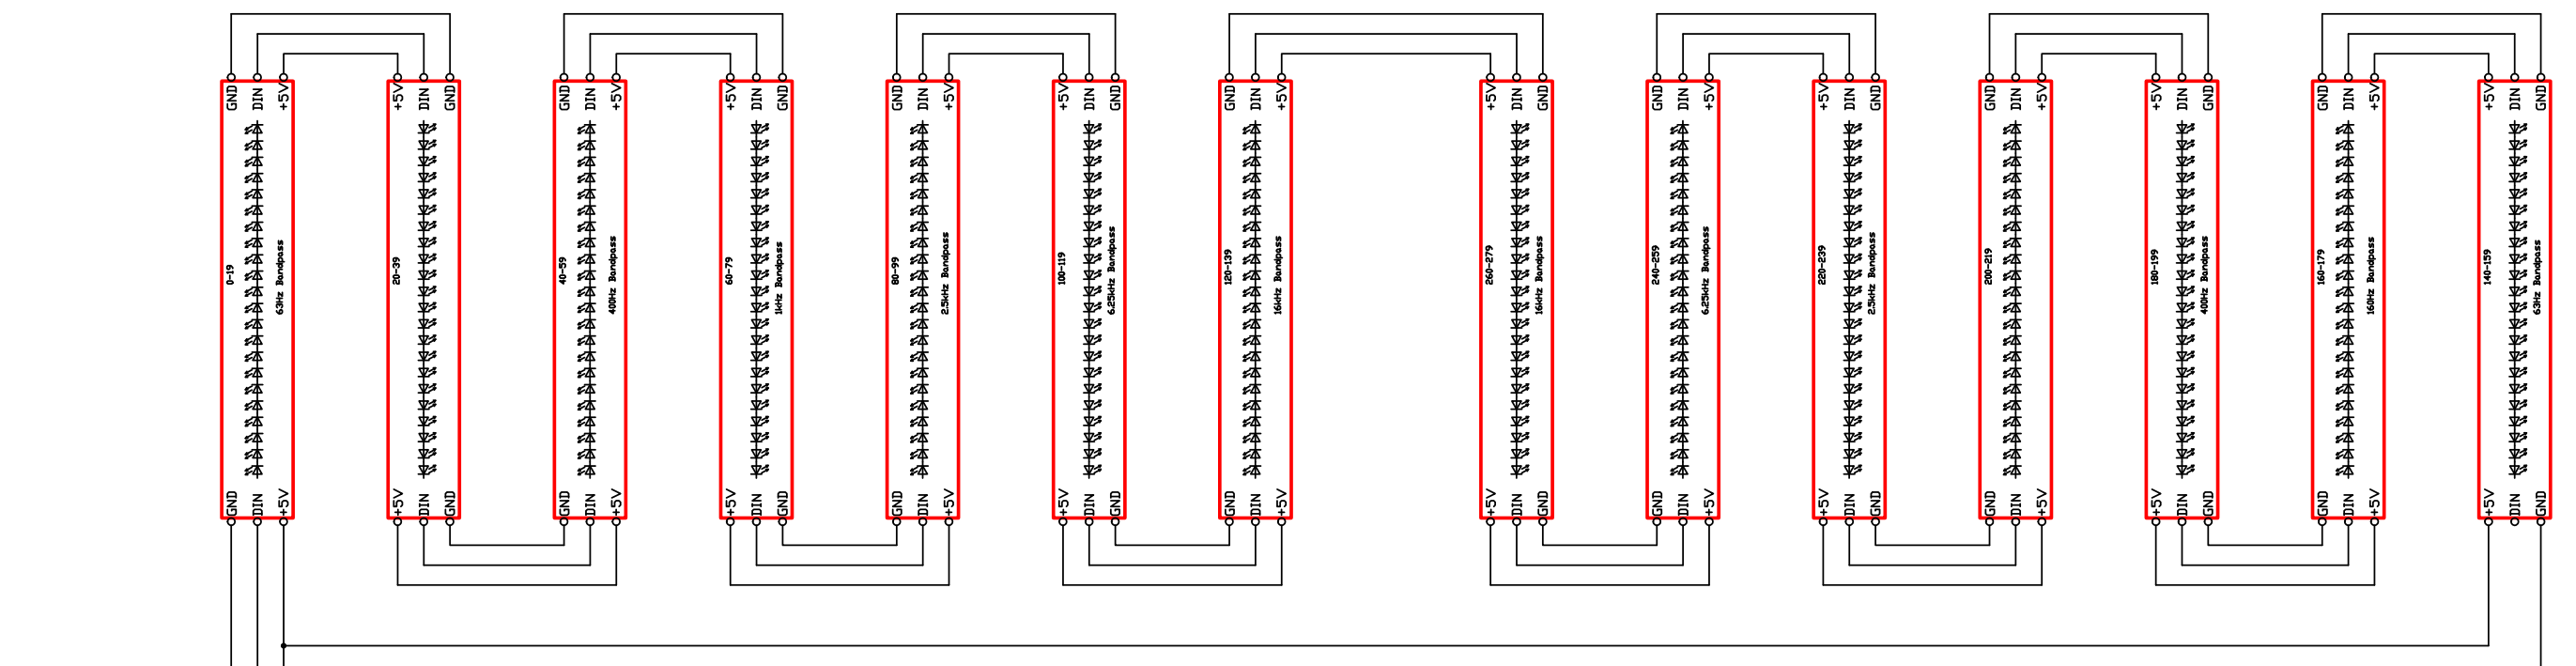

LEFT-HAND CHANNEL

RIGHT-HAND CHANNEL

REV	DATE	DESCRIPTION	DESIGNED BY	CHECKED BY	APPROVED BY
1					

LED AUDIO SPECTRUM ANALYZER - 14 BAND

REV	DATE	DESCRIPTION	DESIGNED BY	CHECKED BY	APPROVED BY
1					