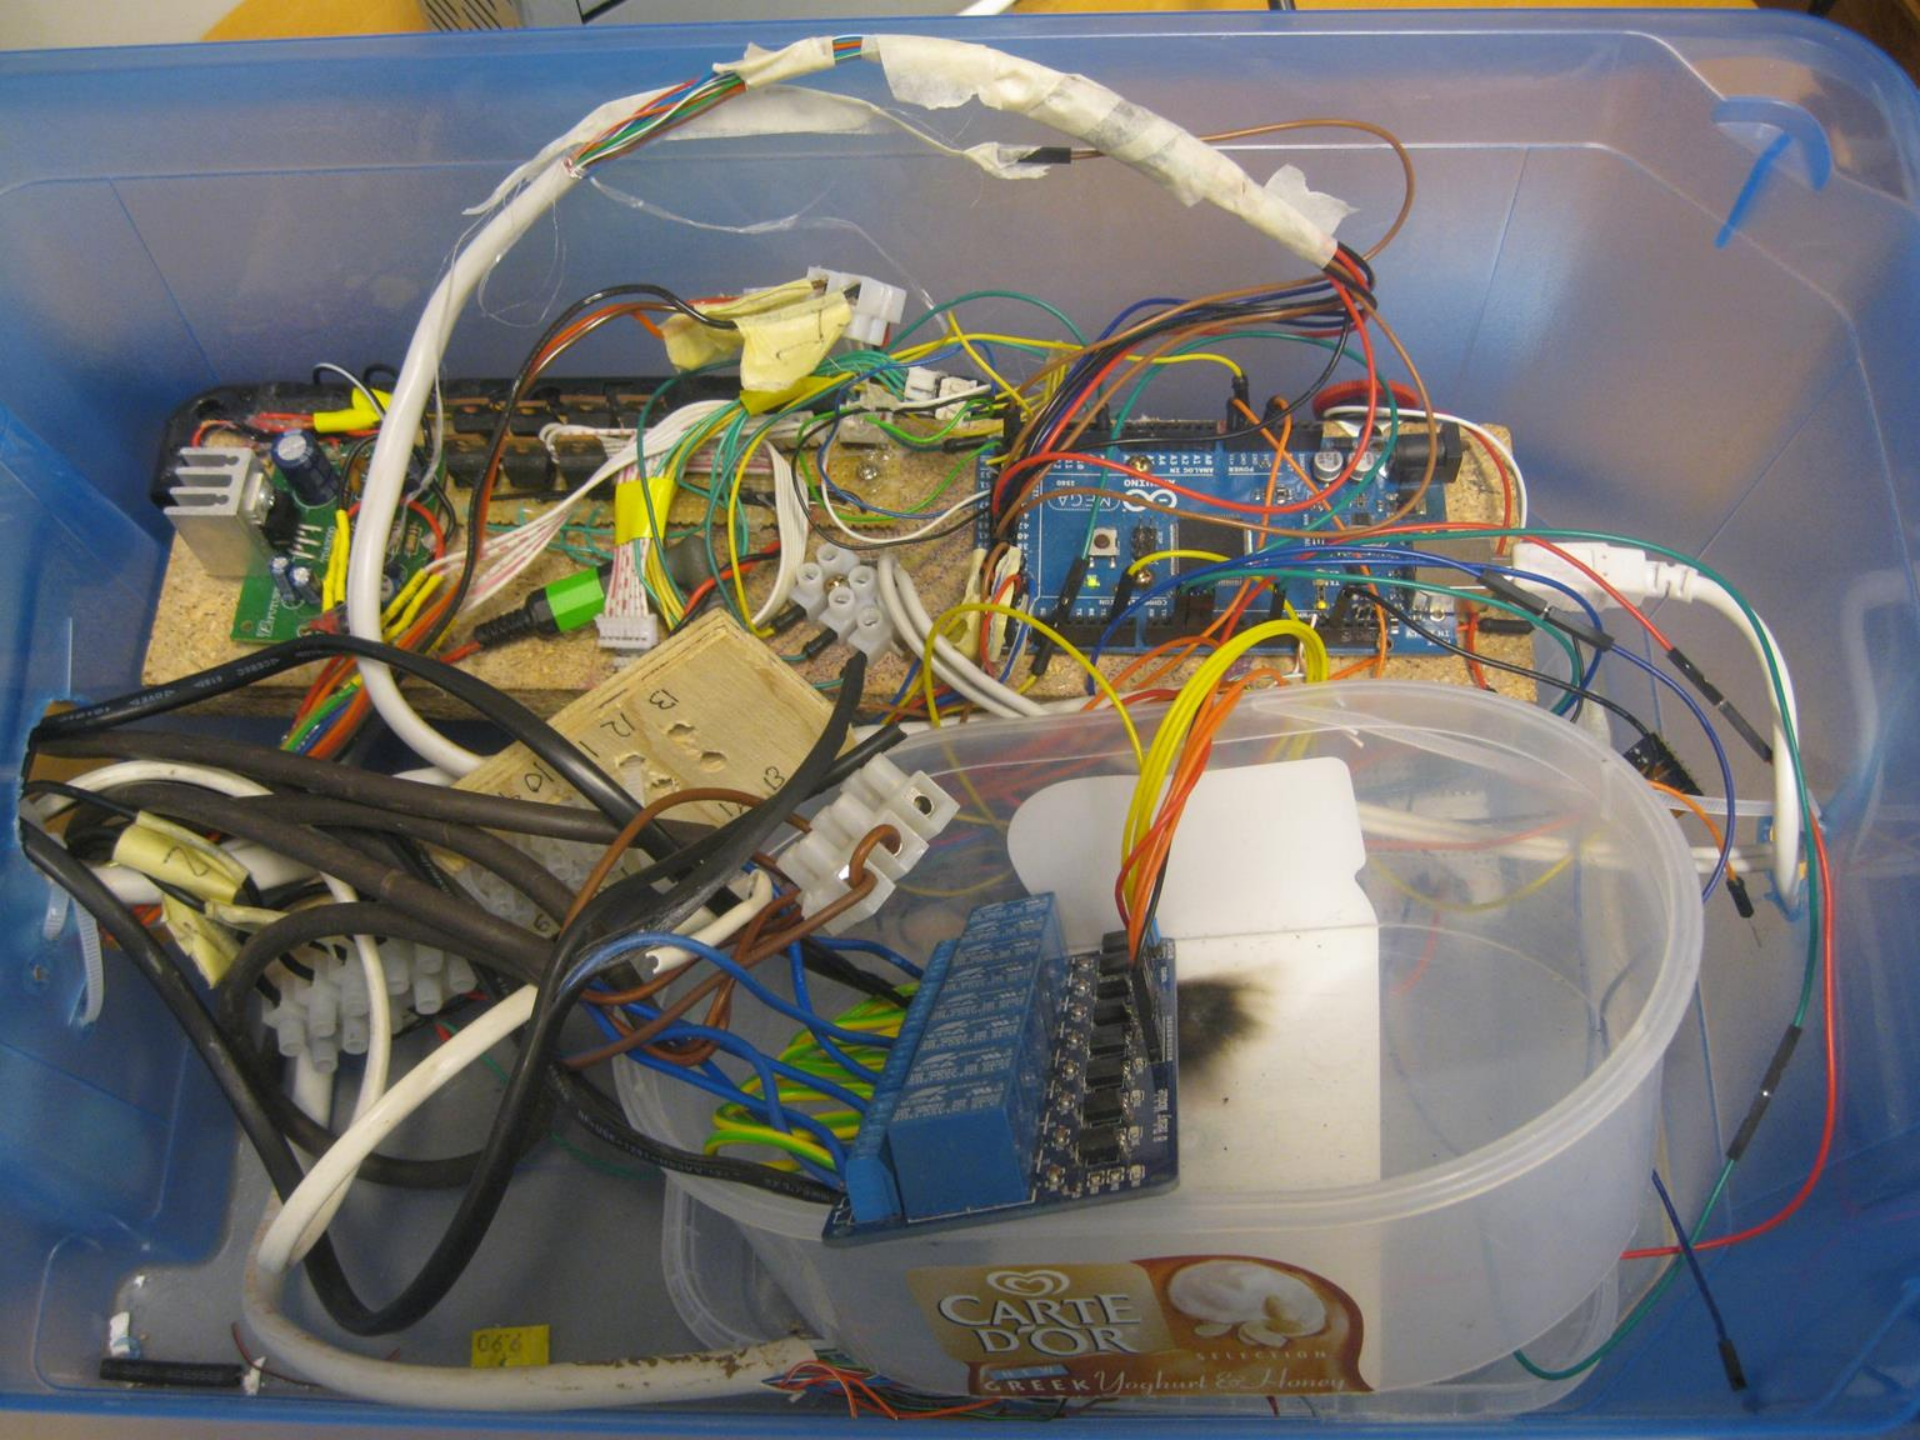

Crashed relays and arduino

CARTE D'OR
SELECTION
GREEK Yoghurt & Honey

066

34109
47
16V
34109
47

RESE

103

0N1
RVV

501V

80

105

ICSP

1220

1/2

MADE IN ITALY

AREF 13 GND 12 PWM 11 10 9 8 7 6 5 4 3 2

TX0 → 1 RX0 ← 0

RESET 3.3V

TOREF

94100 47 16V
94100 47 16V

WWW.ARDUINO.CC

ARDUINO MEGA 2560

MADE IN ITALY