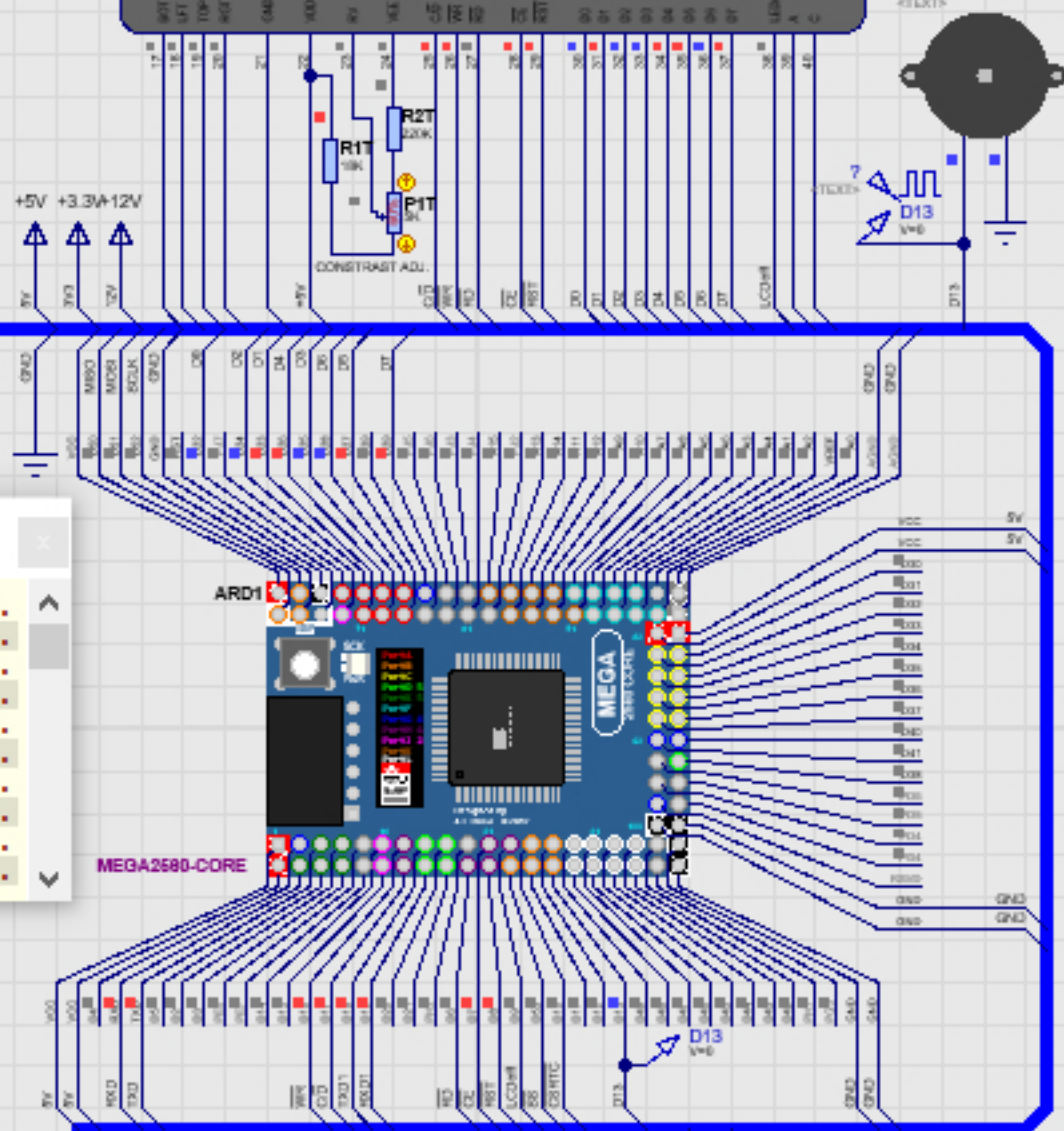

Virtual Terminal - MONITOR ...

```

beep
size: 3343
0
  
```

MONITOR MEGA

CONFIG - PHYSICAL (I)

- FILTER PUMP (IMPERATIVE!)
- FILTER FLOW CONTROL
- AUTOMATIC SELECTOR VALUE
Security Time (s) : 120
- WASTE VALVE
Open/Close Time (s) : 3
Security Time (s) : 180

Navigation icons: Home, Back, Forward, Cancel, Confirm

LCD2 LM16L

KEY: 10 = CONF

DS3234 Clock - RTC1

Time: 22-29-39
Date: 12-07-18

AVR EPROM Memory - ARD1

0000	01 00 01 78	00 01 03 00	...	X...
0008	B4 00 00 9A	99 19 3F CD?.
0010	CC 8C 3F FF	FF FF FF FF?.
0018	FF FF FF FF	FF FF FF FF
0020	FF FF FF FF	FF FF FF FF
0028	FF FF FF FF	FF FF FF FF
0030	FF FF FF FF	FF FF FF FF
0038	FF FF FF FF	FF FF FF FF
0040	FF FF FF FF	FF FF FF FF
0048	FF FF FF FF	FF FF FF FF

Virtual Terminal - MONITOR PIC

```

10
  
```

MONITOR PIC