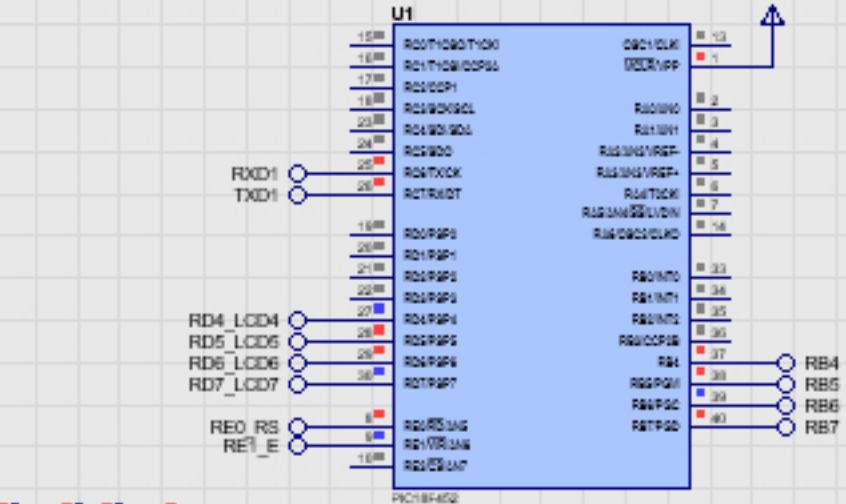

Virtual Terminal - MONITOR ...

```

beep
size: 3343
0
  
```

MONITOR MEGA

CONFIG - PHYSICAL (I)

- FILTER PUMP (IMPERATIVE!)
- FILTER FLOW CONTROL
- AUTOMATIC SELECTOR VALUE
Security Time (s) : 120
- WASTE VALVE
Open/Close Time (s) : 3
Security Time (s) : 180

Navigation icons: Home, Back, Forward, Cancel, Confirm

LCD2 LM16L

KEY: 10 = CONF

DS3234 Clock - RTC1

Time: 22-29-39
Date: 12-07-18

AVR EPROM Memory - ARD1

0000	01 00 01 78	00 01 03 00	...	X...
0008	B4 00 00 9A	99 19 3F CD?.
0010	CC 8C 3F FF	FF FF FF FF?.
0018	FF FF FF FF	FF FF FF FF
0020	FF FF FF FF	FF FF FF FF
0028	FF FF FF FF	FF FF FF FF
0030	FF FF FF FF	FF FF FF FF
0038	FF FF FF FF	FF FF FF FF
0040	FF FF FF FF	FF FF FF FF
0048	FF FF FF FF	FF FF FF FF

Virtual Terminal - MONITOR PIC

```

10
  
```

MONITOR PIC