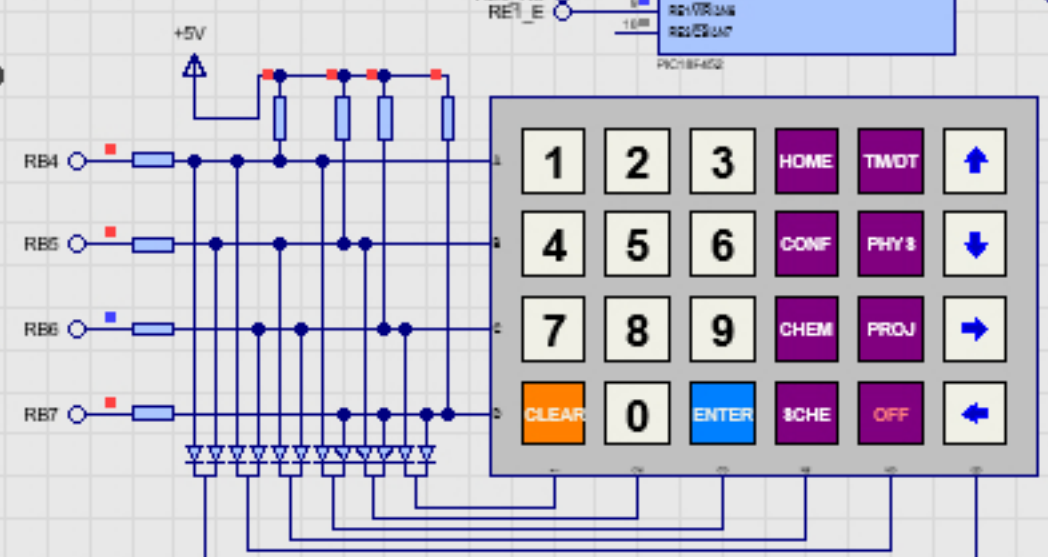

Virtual Terminal - MONITOR ...

```

beep
size: 3343
0
  
```

MONITOR MEGA

CONFIG - PHYSICAL (I)

- FILTER PUMP (IMPERATIVE!)
- FILTER FLOW CONTROL
- AUTOMATIC SELECTOR VALUE
Security Time (s) : 120
- WASTE VALVE
Open/Close Time (s) : 3
Security Time (s) : 180

Navigation icons: Home, Back, Forward, Cancel, Confirm

LCD2 LM16L

KEY: 10 = CONF

DS3234 Clock - RTC1

Time: 22-29-39
Date: 12-07-18

AVR EPROM Memory - ARD1

0000	01 00 01 78	00 01 03 00	...	X...
0008	B4 00 00 9A	99 19 3F CD?.
0010	CC 8C 3F FF	FF FF FF FF?.
0018	FF FF FF FF	FF FF FF FF
0020	FF FF FF FF	FF FF FF FF
0028	FF FF FF FF	FF FF FF FF
0030	FF FF FF FF	FF FF FF FF
0038	FF FF FF FF	FF FF FF FF
0040	FF FF FF FF	FF FF FF FF
0048	FF FF FF FF	FF FF FF FF

Virtual Terminal - MONITOR PIC

```

10
  
```

MONITOR PIC