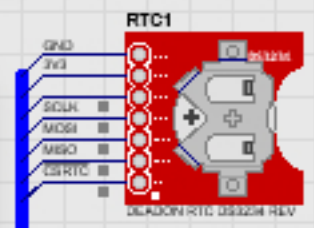

Virtual Terminal - MONITOR ...

```

beep
size: 3343
0
  
```

MONITOR MEGA

CONFIG - PHYSICAL (I)

- FILTER PUMP (IMPERATIVE!)
- FILTER FLOW CONTROL
- AUTOMATIC SELECTOR VALUE
Security Time (s) : 120
- WASTE VALVE
Open/Close Time (s) : 3
Security Time (s) : 180

Navigation icons: Home, Back, Forward, Cancel, Confirm

LCD2 LM16L

KEY: 10 = CONF

DS3234 Clock - RTC1

Time: 22-29-39
Date: 12-07-18

AVR EPROM Memory - ARD1

0000	01 00 01 78	00 01 03 00	...	X...
0008	B4 00 00 9A	99 19 3F CD?.
0010	CC 8C 3F FF	FF FF FF FF?.
0018	FF FF FF FF	FF FF FF FF
0020	FF FF FF FF	FF FF FF FF
0028	FF FF FF FF	FF FF FF FF
0030	FF FF FF FF	FF FF FF FF
0038	FF FF FF FF	FF FF FF FF
0040	FF FF FF FF	FF FF FF FF
0048	FF FF FF FF	FF FF FF FF

Virtual Terminal - MONITOR PIC

```

10
  
```

MONITOR PIC